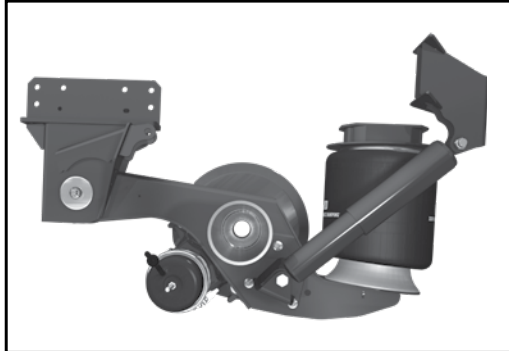

H PARTS LIST

SHOCK AND SHOCK STRAP

LIT NO: L1287

DATE: January 2025

REVISION: H

TABLE OF CONTENTS

INTRAAX® – Integrated Air Suspension Systems	2
HT® – Air Suspensions	4
CONNEX® ST – Self-Steer Suspension System	7
CONNEX® – Unitized Air Suspension System.....	7
INTRAAX SP – Platform Air Slider Suspension Systems.....	7
VANTRAAX® – Integrated Air Slider Suspension Systems	8
HK™ – Air Slider Suspension.....	9

Rear Mounted Shock Absorbers Hendrickson MAXX22T™ Air Disc Brakes

Shock Straps Not Available

Forward Mounted Shock Absorbers Drum Brakes

Shock Straps Available

INTRAAX® AANT 23K & AAT 23K / 25K / 30K

RIDE HEIGHT (inches)	SHOCK TYPE	SHOCK PART NUMBER	QTY. PER AXLE	SHOCK STRAP KIT	QTY. PER AXLE
All	Standard	S-23566	2	S-23086-1	1
	Extended Service w/ High Damping	S-24023	2	S-23086-2	1
	Limited Rebound	S-23361	2	S-23086-7	1
	Australia Road Friendly	S-21699	2	S-23086-2	1

INTRAAX AANT 23K WITH HIGH CONTROL

RIDE HEIGHT (inches)	SHOCK TYPE	SHOCK PART NUMBER	QTY. PER AXLE	SHOCK STRAP KIT	QTY. PER AXLE
13	Standard	S-23651	2	S-23086-4	1
	Extended Service w/ High Damping	S-24579	2	S-23086-8	1
13.5 – 17	Standard	S-23361	2	S-23086-7	1
17	Australia Road Friendly	S-21699	2	S-23086-2	1