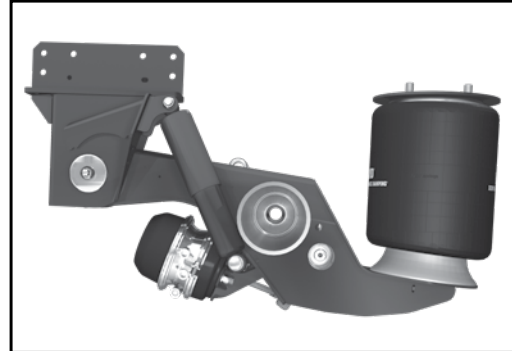

H PARTS LIST

SHOCK AND SHOCK STRAP

LIT NO: L1287

DATE: January 2025

REVISION: H

TABLE OF CONTENTS

INTRAAX® – Integrated Air Suspension Systems	2
HT® – Air Suspensions	4
CONNEX® ST – Self-Steer Suspension System	7
CONNEX® – Unitized Air Suspension System.....	7
INTRAAX SP – Platform Air Slider Suspension Systems.....	7
VANTRAAX® – Integrated Air Slider Suspension Systems	8
HK™ – Air Slider Suspension.....	9

SHOCK AND SHOCK STRAP PARTS LIST

Shock straps for INTRAAX® suspension systems are available only for Hendrickson's front mounted shock absorbers. Rear shock absorbers are required for low-ride suspensions (AANL 23K, AAL 25K, etc) that are specified with air disc brakes; there are no shock straps available for these suspensions.

Rear Mounted Shock Absorbers Hendrickson MAXX22T™ Air Disc Brakes

Shock Straps Not Available

Forward Mounted Shock Absorbers Drum Brakes

Shock Straps Available

INTRAAX® AANT 23K & AAT 23K / 25K / 30K

RIDE HEIGHT (inches)	SHOCK TYPE	SHOCK PART NUMBER	QTY. PER AXLE	SHOCK STRAP KIT	QTY. PER AXLE
All	Standard	S-23566	2	S-23086-1	1
	Extended Service w/ High Damping	S-24023	2	S-23086-2	1
	Limited Rebound	S-23361	2	S-23086-7	1
	Australia Road Friendly	S-21699	2	S-23086-2	1

INTRAAX AANT 23K WITH HIGH CONTROL

RIDE HEIGHT (inches)	SHOCK TYPE	SHOCK PART NUMBER	QTY. PER AXLE	SHOCK STRAP KIT	QTY. PER AXLE
13	Standard	S-23651	2	S-23086-4	1
	Extended Service w/ High Damping	S-24579	2	S-23086-8	1
13.5 – 17	Standard	S-23361	2	S-23086-7	1
17	Australia Road Friendly	S-21699	2	S-23086-2	1