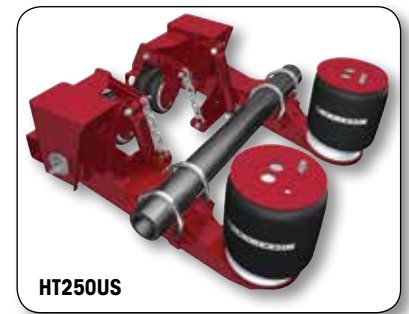

SBL® SIDE BEAM LIFT™ Lightweight Lift Axle Mechanism

- Operational flexibility
- Improved maneuverability
- Maximized payloads

Lift Your Bottom Line

Liftable axles offer operational flexibility, help extend tire life, improve trailer maneuverability, allow vehicles to carry more payload and can even save on road tolls. The SBL® SIDE BEAM LIFT™ is a durable, lightweight and easy to install lift mechanism. The SBL system is designed to provide needed ground clearance without impacting axle spacing, which is specific to low ride height and heavy haul trailer applications. Since the design is not suspension beam center dependent (i.e. center lift) it provides added installation flexibility.

To learn more about SBL Side Beam Lift
call 866.743.3247 or visit
www.hendrickson-intl.com

 **HENDRICKSON**
The World Rides On Us®

SBL® SIDE BEAM LIFT™ Features and Benefits

Lightweight

- Up to 20 pounds lighter than current center lifts

User-friendly

- Simple one part number / model for all liftable HT250US suspensions

Easily Installed

- Lift kit mounts independently of the trailer frame and is not suspension beam center dependent
- Does not impact axle spacing for close-spaced axles