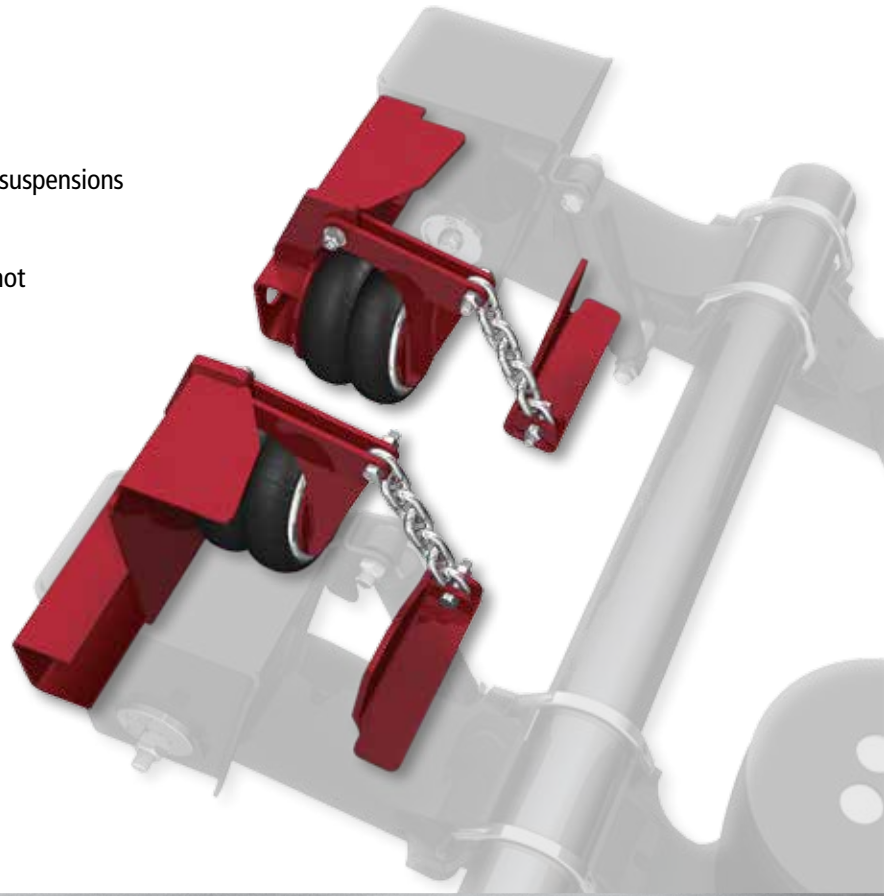

SBL® SIDE BEAM LIFT™ Lightweight Lift Axle Mechanism

- Operational flexibility
- Improved maneuverability
- Maximized payloads

Lift Your Bottom Line

Liftable axles offer operational flexibility, help extend tire life, improve trailer maneuverability, allow vehicles to carry more payload and can even save on road tolls. The SBL® SIDE BEAM LIFT™ is a durable, lightweight and easy to install lift mechanism. The SBL system is designed to provide needed ground clearance without impacting axle spacing, which is specific to low ride height and heavy haul trailer applications. Since the design is not suspension beam center dependent (i.e. center lift) it provides added installation flexibility.

To learn more about SBL Side Beam Lift
call 866.743.3247 or visit
www.hendrickson-intl.com

 **HENDRICKSON**
The World Rides On Us®

SBL® SIDE BEAM LIFT™ Features and Benefits

Lightweight

- Up to 20 pounds lighter than current center lifts

User-friendly

- Simple one part number / model for all liftable HT250US suspensions

Easily Installed

- Lift kit mounts independently of the trailer frame and is not suspension beam center dependent
- Does not impact axle spacing for close-spaced axles

Operational Flexibility

- Maximizes ground clearance over other lift mechanisms
- Provides axle lift opportunities to low ride height applications

Improved Maneuverability

- Adds lift axle maneuverability benefits to low ride height applications