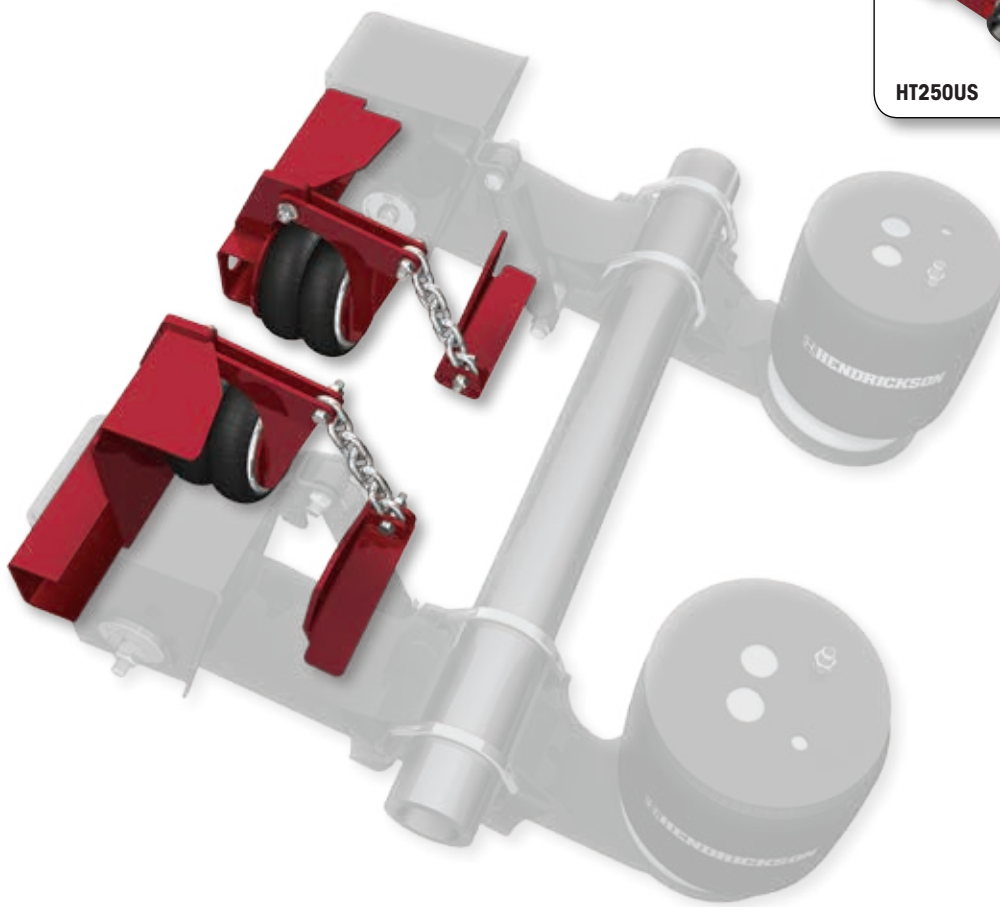

SBL[®] SIDE BEAM LIFT[™] Lightweight Lift Axle Mechanism

- Operational flexibility
- Improved maneuverability
- Maximized payloads

Lift Your Bottom Line

Liftable axles offer operational flexibility, help extend tire life, improve trailer maneuverability, allow vehicles to carry more payload and can even save on road tolls. The SBL[®] SIDE BEAM LIFT[™] is a durable, lightweight and easy to install lift mechanism. The SBL system is designed to provide needed ground clearance without impacting axle spacing, which is specific to low ride height and heavy haul trailer applications. Since the design is not suspension beam center dependent (i.e. center lift) it provides added installation flexibility.

To learn more about SBL Side Beam Lift
call 866.743.3247 or visit
www.hendrickson-intl.com

 **HENDRICKSON**
The World Rides On Us[®]

SBL® SIDE BEAM LIFT™ Features and Benefits

Lightweight

- Up to 20 pounds lighter than current center lifts

User-friendly

- Simple one part number / model for all liftable HT250US suspensions

Easily Installed

- Lift kit mounts independently of the trailer frame and is not suspension beam center dependent
- Does not impact axle spacing for closed-space axles

Operational Flexibility

- Maximizes ground clearance over other lift mechanisms
- Provides axle lift opportunities to low ride height applications

Improved Maneuverability

- Adds lift axle maneuverability benefits to low ride height applications