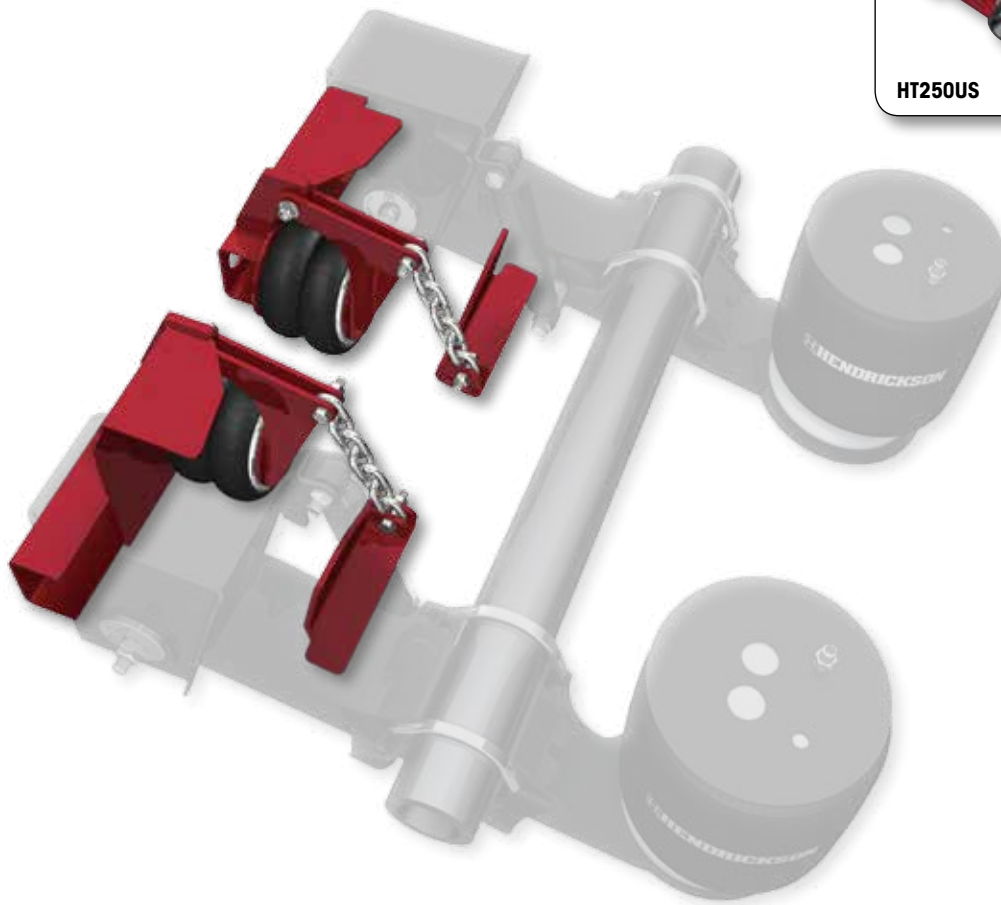

SBL® SIDE BEAM LIFT™ Lightweight Lift Axle Mechanism

- Operational flexibility
- Improved maneuverability
- Maximized payloads

Lift Your Bottom Line

Liftable axles offer operational flexibility, help extend tire life, improve trailer maneuverability, allow vehicles to carry more payload and can even save on road tolls. The SBL® SIDE BEAM LIFT™ is a durable, lightweight and easy to install lift mechanism. The SBL system is designed to provide needed ground clearance without impacting axle spacing, which is specific to low ride height and heavy haul trailer applications. Since the design is not suspension beam center dependent (i.e. center lift) it provides added installation flexibility.

To learn more about SBL Side Beam Lift
call 866.743.3247 or visit
www.hendrickson-intl.com

 **HENDRICKSON**
The World Rides On Us®

SBL® SIDE BEAM LIFT™ Features and Benefits

Lightweight

- Up to 20 pounds lighter than current center lifts

User-friendly

- Simple one part number / model for all liftable HT250US suspensions

Easily Installed

- Lift kit mounts independently of the trailer frame and is not suspension beam center dependent
- Does not impact axle spacing for close-spaced axles

Operational Flexibility

- Maximizes ground clearance over other lift mechanisms
- Provides axle lift opportunities to low ride height applications

Improved Maneuverability

- Adds lift axle maneuverability benefits to low ride height applications