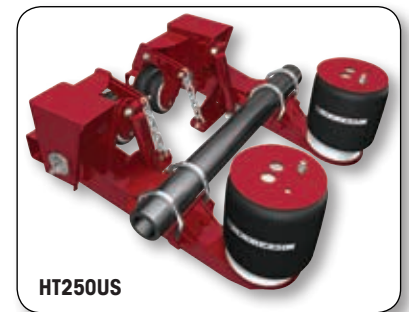

SBL[®] SIDE BEAM LIFT[™] Lightweight Lift Axle Mechanism

- Operational flexibility
- Improved maneuverability
- Maximized payloads

Lift Your Bottom Line

Liftable axles offer operational flexibility, help extend tire life, improve trailer maneuverability, allow vehicles to carry more payload and can even save on road tolls. The SBL[®] SIDE BEAM LIFT[™] is a durable, lightweight and easy to install lift mechanism. The SBL system is designed to provide needed ground clearance without impacting axle spacing, which is specific to low ride height and heavy haul trailer applications. Since the design is not suspension beam center dependent (i.e. center lift) it provides added installation flexibility.

To learn more about SBL Side Beam Lift
call 866.743.3247 or visit
www.hendrickson-intl.com

 **HENDRICKSON**
The World Rides On Us[®]

SBL® SIDE BEAM LIFT™ Features and Benefits

Lightweight

- Up to 20 pounds lighter than current center lifts

User-friendly

- Simple one part number / model for all liftable HT250US suspensions

Easily Installed

- Lift kit mounts independently of the trailer frame and is not suspension beam center dependent
- Does not impact axle spacing for closed-space axles