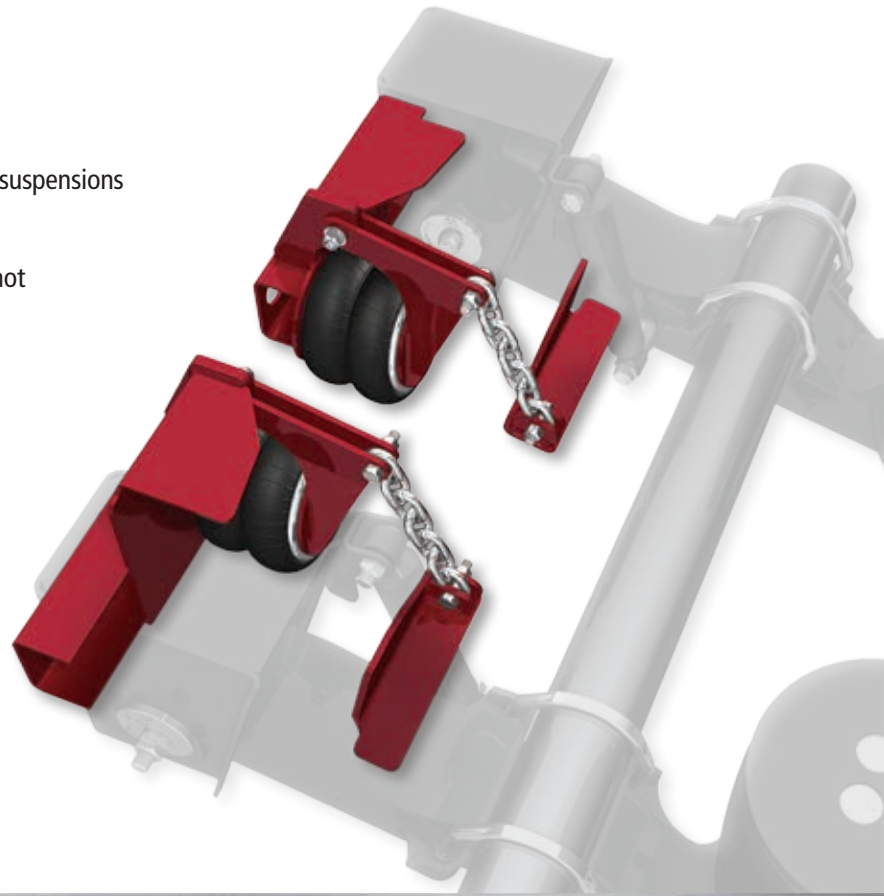

SBL[®] SIDE BEAM LIFT[™] Lightweight Lift Axle Mechanism

- Operational flexibility
- Improved maneuverability
- Maximized payloads

Lift Your Bottom Line

Liftable axles offer operational flexibility, help extend tire life, improve trailer maneuverability, allow vehicles to carry more payload and can even save on road tolls. The SBL[®] SIDE BEAM LIFT[™] is a durable, lightweight and easy to install lift mechanism. The SBL system is designed to provide needed ground clearance without impacting axle spacing, which is specific to low ride height and heavy haul trailer applications. Since the design is not suspension beam center dependent (i.e. center lift) it provides added installation flexibility.

To learn more about SBL Side Beam Lift
call 866.743.3247 or visit
www.hendrickson-intl.com

 **HENDRICKSON**
The World Rides On Us[®]

SBL® SIDE BEAM LIFT™ Features and Benefits

Lightweight

- Up to 20 pounds lighter than current center lifts

User-friendly

- Simple one part number / model for all liftable HT250US suspensions

Easily Installed

- Lift kit mounts independently of the trailer frame and is not suspension beam center dependent
- Does not impact axle spacing for closed-space axles

Operational Flexibility

- Maximizes ground clearance over other lift mechanisms
- Provides axle lift opportunities to low ride height applications

Improved Maneuverability

- Adds lift axle maneuverability benefits to low ride height applications