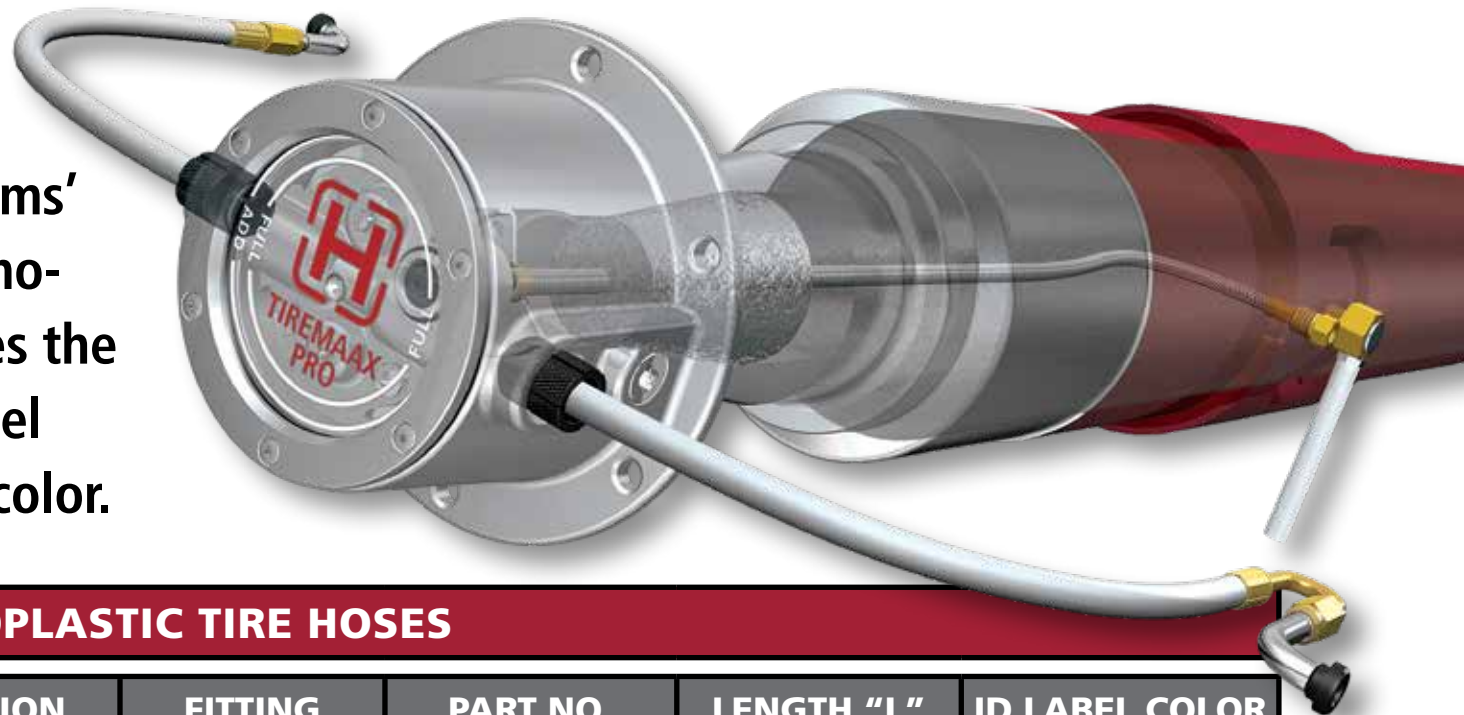

TIREMAAX[®]

Thermoplastic Tire Hoses

Hendrickson Trailer Commercial Vehicle Systems' TIREMAAX[®] kits are now standard with thermoplastic tire hoses. The below chart summarizes the thermoplastic tire hose part numbers by wheel combination, length and identification label color.

THERMOPLASTIC TIRE HOSES							
DUAL / SS	TIRE SIZE	WHEEL MATL	POSITION	FITTING	PART NO.	LENGTH "L"	ID LABEL COLOR
Dual	17.5"	Alum, Steel or Combo	Inner	Straight	VS-33767-4	12.5"	Bright Pink
			Outer	180-Degree	VS-33769-3	9.3"	Tan
	19.5"	Alum	Inner	Straight	VS-33767-4	12.5"	Bright Pink
			Outer	180-Degree	VS-33769-1	11.0"	White
		Steel or Combo	Inner	Straight	VS-33767-2	14.5"	Blue
			Outer	180-Degree	VS-33769-3	9.3"	Tan
	22.5"	Alum	Inner	Straight	VS-33767-5	14.0"	Pink
			Outer	180-Degree	VS-33769-1	11.0"	White
		Steel or Combo	Inner	Straight	VS-33767-1	15.5"	Green
			Outer	180-Degree	VS-33769-1	11.0"	White
	24.5"	Alum	Inner	Straight	VS-33767-2	14.5"	Blue
			Outer	180-Degree	VS-33769-2	12.6"	Orange
Steel or Combo		Inner	Straight	VS-33767-1	15.5"	Green	
		Outer	180-Degree	VS-33769-1	11.0"	White	
SS	22.5"	Alum	N/A	Straight	VS-33767-3	11.2"	Red
		Steel	Inboard Stem	Straight	VS-33767-3	11.2"	Red
			Outboard Stem	180-Degree	VS-33769-1	11.0"	White