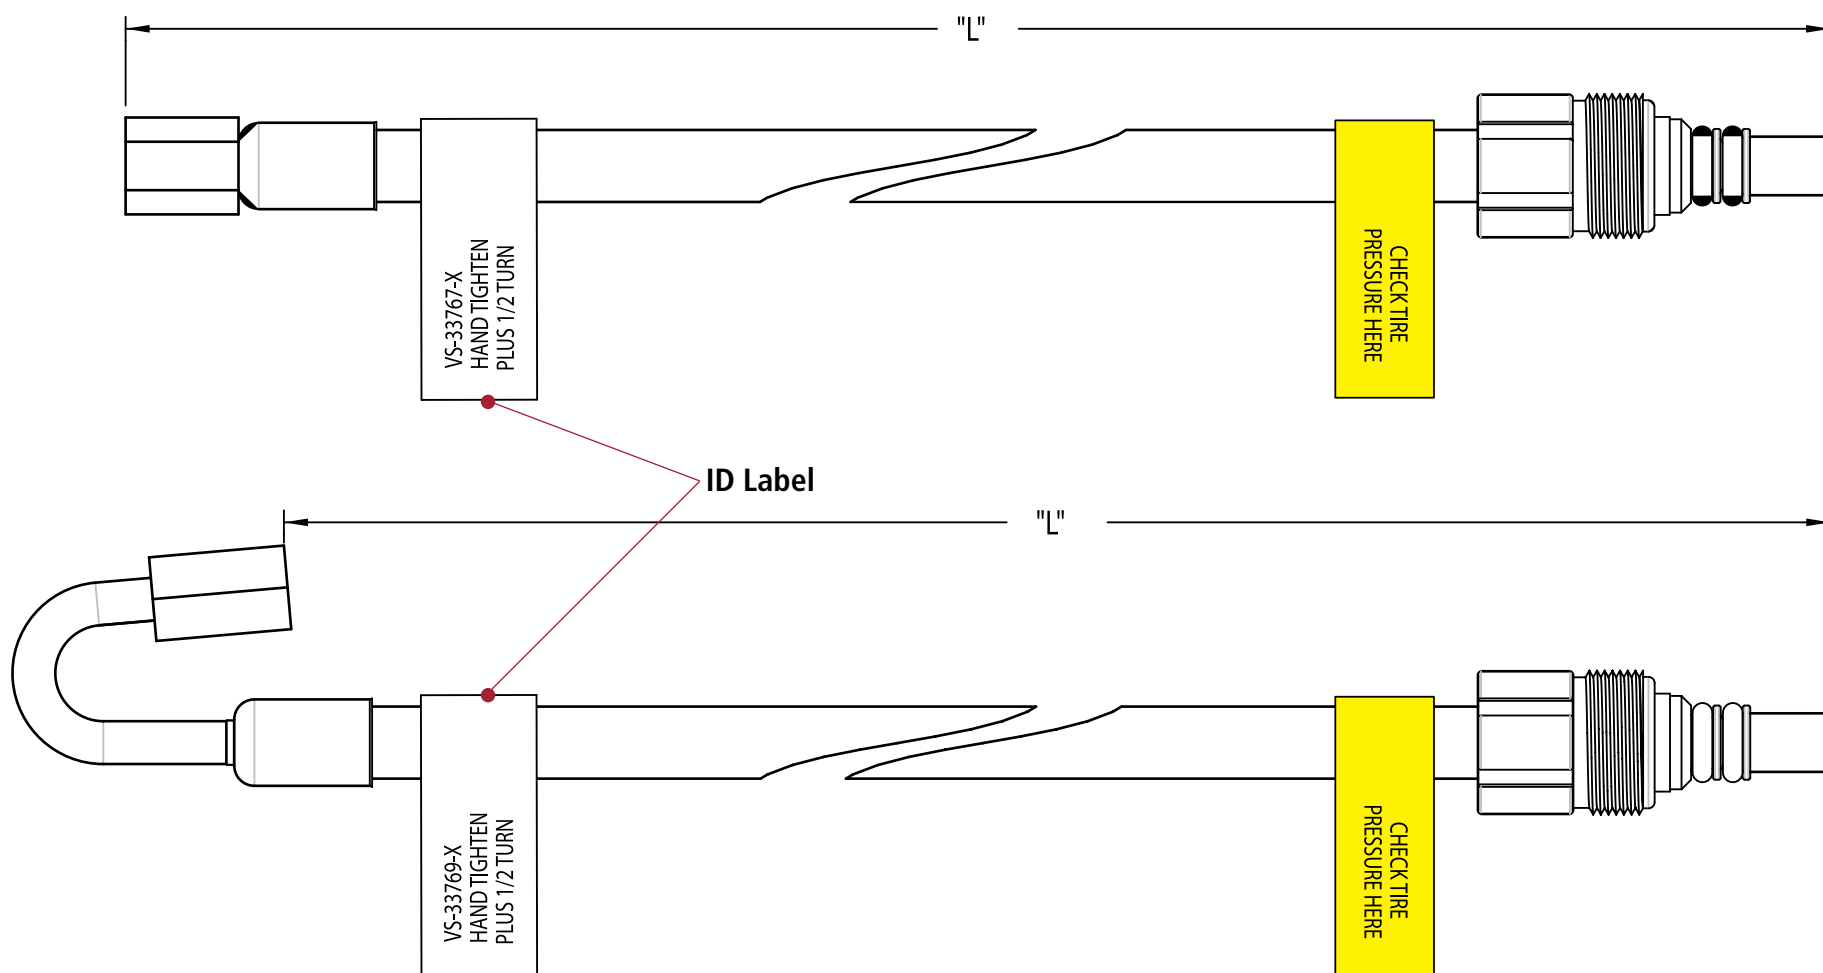

TIREMAAX[®]

Thermoplastic Tire Hoses

Hendrickson Trailer Commercial Vehicle Systems' TIREMAAX[®] kits are now standard with thermoplastic tire hoses. The below chart summarizes the thermoplastic tire hose part numbers by wheel combination, length and identification label color.

THERMOPLASTIC TIRE HOSES							
DUAL / SS	TIRE SIZE	WHEEL MATL	POSITION	FITTING	PART NO.	LENGTH "L"	ID LABEL COLOR
Dual	17.5"	Alum, Steel or Combo	Inner	Straight	VS-33767-4	12.5"	Bright Pink
			Outer	180-Degree	VS-33769-3	9.3"	Tan
	19.5"	Alum	Inner	Straight	VS-33767-4	12.5"	Bright Pink
			Outer	180-Degree	VS-33769-1	11.0"	White
		Steel or Combo	Inner	Straight	VS-33767-2	14.5"	Blue
			Outer	180-Degree	VS-33769-3	9.3"	Tan
	22.5"	Alum	Inner	Straight	VS-33767-5	14.0"	Pink
			Outer	180-Degree	VS-33769-1	11.0"	White
		Steel or Combo	Inner	Straight	VS-33767-1	15.5"	Green
			Outer	180-Degree	VS-33769-1	11.0"	White
	24.5"	Alum	Inner	Straight	VS-33767-2	14.5"	Blue
			Outer	180-Degree	VS-33769-2	12.6"	Orange
Steel or Combo		Inner	Straight	VS-33767-1	15.5"	Green	
		Outer	180-Degree	VS-33769-1	11.0"	White	
SS	22.5"	Alum	N/A	Straight	VS-33767-3	11.2"	Red
		Steel	Inboard Stem	Straight	VS-33767-3	11.2"	Red
			Outboard Stem	180-Degree	VS-33769-1	11.0"	White