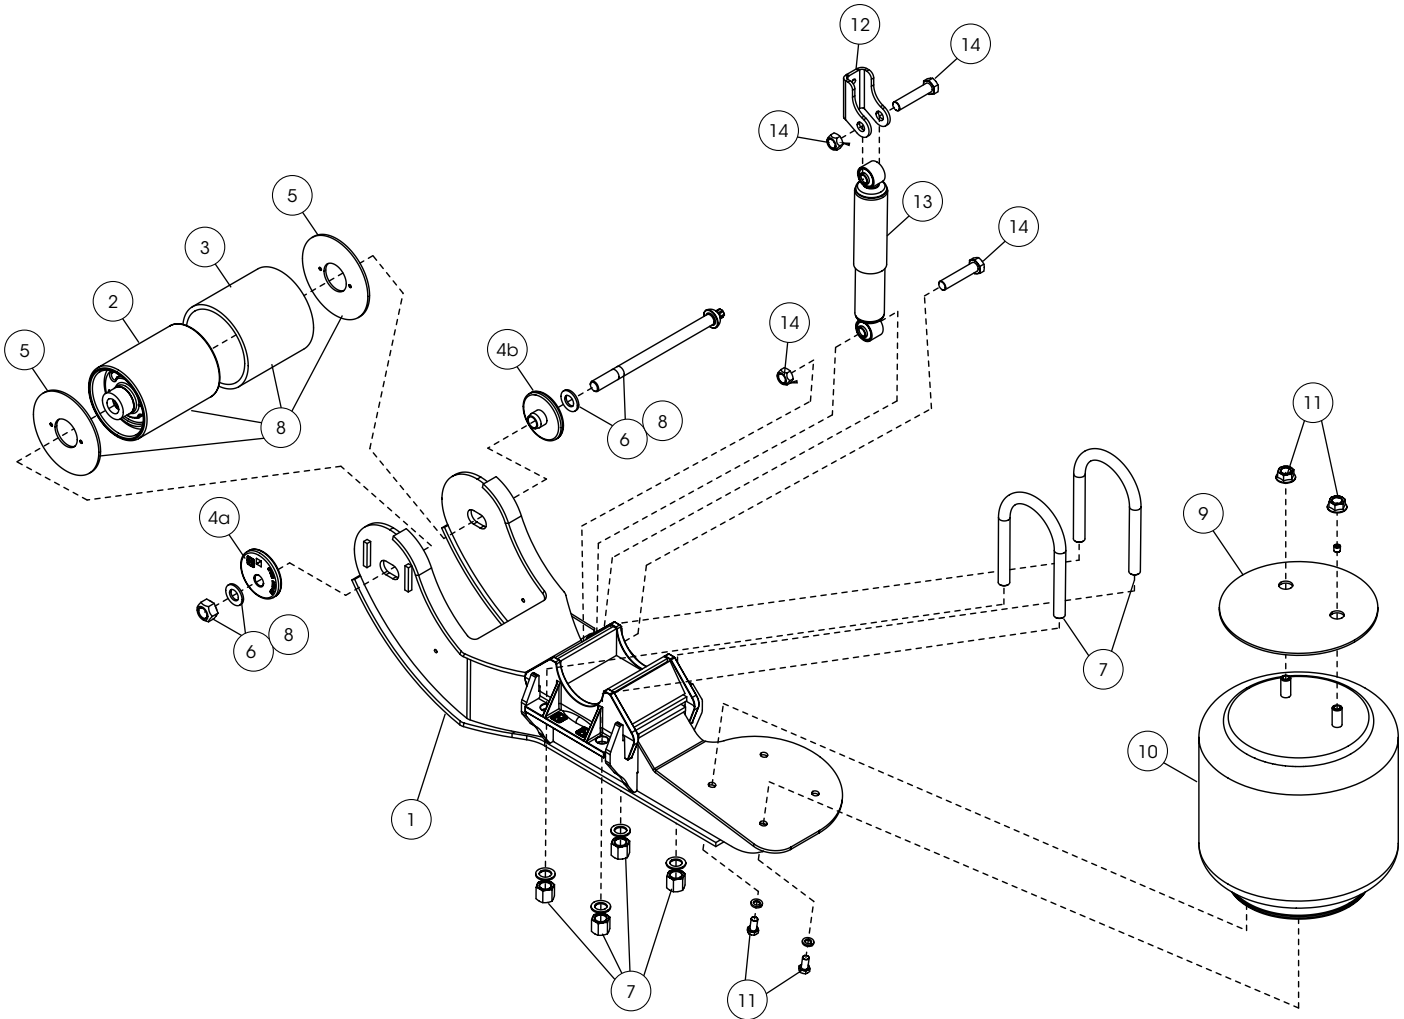

# **H** PARTS LIST

# HT300YB PARTS LIST

Picture shown may not resemble all models.

# HT300YB PARTS LIST

ITEM	DESCRIPTION	PART NO.	QTY.	NOTE
<b>1</b>	<b>BEAM ASSEMBLY</b>			
	Standard, roadside, QUIK-ALIGN®	S-31377-3	1	
	Standard, curbside, QUIK-ALIGN	S-31377-4	1	
<b>2</b>	<b>BUSHING ASSEMBLY</b>	S-30862	2	
<b>3</b>	<b>TUBE SLEEVE</b>	S-7342	2	
<b>4</b>	<b>ALIGNMENT COLLAR</b>			
<b>4a</b>	Eccentric washer, QUIK-ALIGN	S-20925	2	Bolt hole is offset from center of collar
<b>4b</b>	Concentric washer, QUIK-ALIGN	S-20924	2	Pivot bolt hole is center of collar
<b>5</b>	<b>BUSHING TUBE SPACER</b>	S-11613	4	
<b>6</b>	<b>QUIK-ALIGN PIVOT BOLT KIT</b>	S-25948	2	Includes shear-type bolt, nut & washers
<b>7</b>	<b>U-BOLT KIT, RD</b>	S-3650/4	4	
<b>8</b>	<b>TRI-FUNCTIONAL® II BUSHING KIT</b>	S-26000	2	Includes bushing assembly, bushing tube spacers, bolt & nut
<b>9</b>	<b>AIR SPRING PLATE</b>			
	HT300YB.XXXX	S-23294	2	
	HT300YB-XX-XXX	A-24966	2	
<b>10</b>	<b>AIR SPRING</b>			
	HT300YB.XXXX	S-25319	2	
	HT300YB-XX-XXX	S-3830	2	
<b>11</b>	<b>AIR SPRING BOLT KIT</b>			
	HT300YB.XXXX	S-25339/2	2	
	HT300YB-XX-XXX	S-1981/2	2	
<b>12</b>	<b>UPPER SHOCK CLEVIS</b>			
	HT300YB.XXXX	S-20113	2	
	HT300YB-XX-XXX	S-2592	2	
<b>13</b>	<b>SHOCK ABSORBER</b>	S-20002	2	
<b>14</b>	<b>SHOCK BOLT KIT</b>	S-2157/2	2	
<b>15</b>	<b>LOWER SHOCK CLEVIS (Not Shown)</b>			
	Standard, roadside	S-20145-1	1	
	Standard, curbside	S-20145-2	1	
<b>16</b>	<b>SHOCK STRAP KIT (Not Shown)</b>			
	For A-20002 shock absorber	S-14587-1	1	