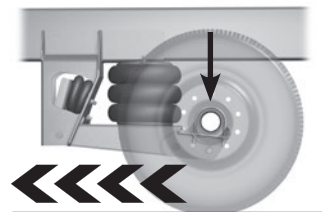

Hendrickson's Automatic Lift Axle Control for trailers electronically triggers the axle lift process when the trailer travels rearward and starts the dropping process when the trailer moves forward.

The unit answers Canadian control requirements for liftable / steerable axles. Fully automating the control of the lift axle, the unit operates without driver intervention and without controls in the cab.

A wheel-end sensor reads the ABS tone ring triggering after three feet of rearward travel to activate the lift mechanism. Eighty feet of forward travel automatically keys the lowering of the axle.

Compatible with any lift mechanism equipped with an electro-pneumatic control, the system is available as an option on new trailers or through our aftermarket network for retrofitting.

Hendrickson offers a wide variety of lift mechanisms including the lightweight, compact UBL™ UNDER BEAM LIFT™ and a complete line of electric controls.