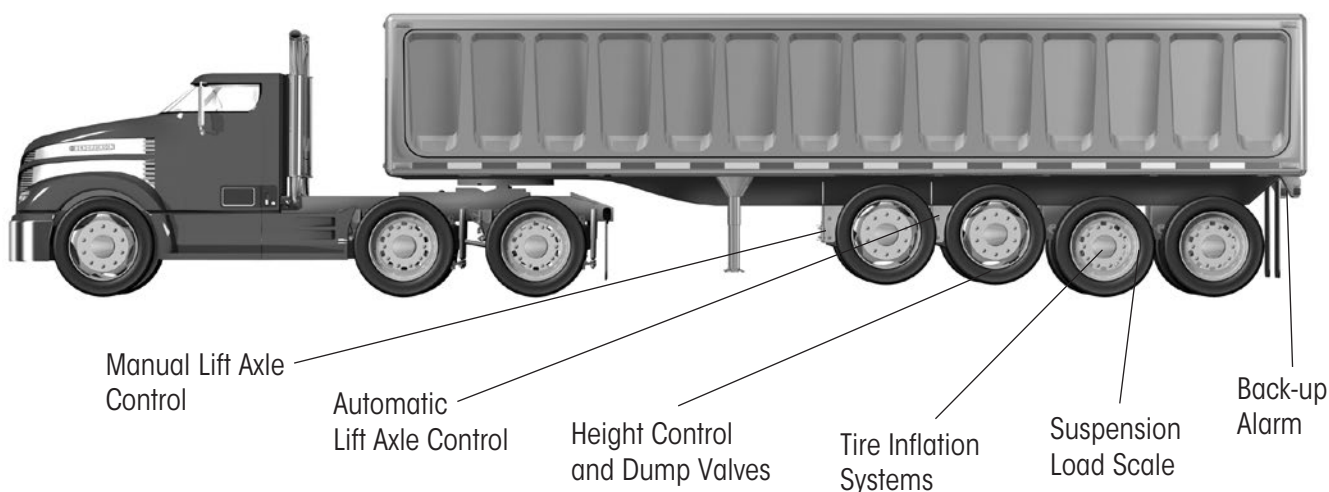

HENDRICKSON VEHICLE CONTROLS

Simple, effective solutions to your trailer electronic and control needs

For additional information on our Vehicle Controls
— see our *Controls Parts Catalog*, L1182

Call your trailer dealer or Hendrickson at **330.489.0045** or **866.RIDEAIR (743.3247)** for additional information.

www.hendrickson-intl.com

TRAILER COMMERCIAL VEHICLE SYSTEMS

2070 Industrial Place SE
Canton, OH 44707-2641 USA
866.RIDEAIR (743.3247)
330.489.0045 • Fax 800.696.4416

Hendrickson Canada

250 Chrysler Drive, Unit #3
Brampton, ON Canada L6S 6B6
800.668.5360
905.789.1030 • Fax 905.789.1033

Hendrickson Mexicana

Circuito El Marqués Sur #29
Parque Industrial El Marqués
Pob. El Colorado, Municipio El Marqués,
Querétaro, México C.P. 76246
+52 (442) 296.3600 • Fax +52 (442) 296.3601